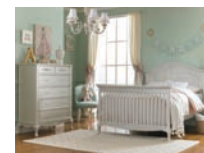

Guardrail Iron Crib
(not pictured)
51.75" x 13.5" x 1.2"

* Upholstered Crib converts to a toddler and day bed only. Iron Crib converts to a toddler bed only.

An Entire Room for Baby, Child, & Young Adult!

Convertible Crib converts to toddler bed, day bed and full-size bed. Traditional Upholstered Crib converts to toddler and day bed only. Iron Crib converts to toddler bed only.

Toddler Bed

Day Bed

Full-Size Bed

Furniture that grows with your baby!

Construction Details

- › Full Panel Convertible Crib converts to toddler bed, daybed and full-size bed.
- › Generous adult-size solid wood drawer boxes with English dovetail joints and corner support blocks provide generous storage space. All drawers have ball-bearing glides.
- › Dust covers are included in all case pieces to keep contents clean and fresh.
- › All of our finishes are durable and safe.
- › Full Collection includes choice of 3 Crib styles, Double Dresser, Dressing Kit, Hutch, Five-Drawer Chest, Nightstand, Armoire, Bookcase, Mirror, Guardrail and Bed Rail Conversion Kit.