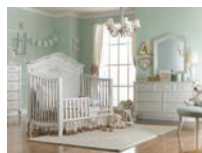

Toddler Bed