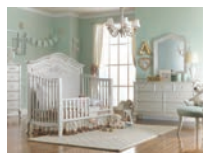

Toddler Bed