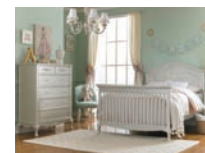

Guardrail Iron Crib
(not pictured)
51.75" x 13.5" x 1.2"

* Upholstered Crib converts to a toddler and day bed only. Iron Crib converts to a toddler bed only.

An Entire Room for Baby, Child, & Young Adult!

Convertible Crib converts to toddler bed, day bed and full-size bed. Traditional Upholstered Crib converts to toddler and day bed only. Iron Crib converts to toddler bed only.

Toddler Bed

Day Bed

Full-Size Bed

Furniture that grows with your baby!

Construction Details

- › Full Panel Convertible Crib converts to toddler bed, daybed and full-size bed.
- › Generous adult-size solid wood drawer boxes with English dovetail joints and corner support blocks provide generous storage space. All drawers have ball-bearing glides.
- › Dust covers are included in all case pieces to keep contents clean and fresh.
- › All of our finishes are durable and safe.
- › Full Collection includes choice of 3 Crib styles, Double Dresser, Dressing Kit, Hutch, Five-Drawer Chest, Nightstand, Armoire, Bookcase, Mirror, Guardrail and Bed Rail Conversion Kit.