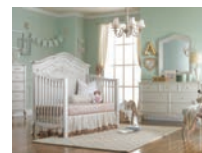

Guardrail Iron Crib
(not pictured)
51.75" x 13.5" x 1.2"

* Upholstered Crib converts to a toddler and day bed only. Iron Crib converts to a toddler bed only.

An Entire Room for Baby, Child, & Young Adult!

Convertible Crib converts to toddler bed, day bed and full-size bed. Traditional Upholstered Crib converts to toddler and day bed only. Iron Crib converts to toddler bed only.

Toddler Bed

Day Bed

Full-Size Bed

Furniture that grows with your baby!

Construction Details

- › Full Panel Convertible Crib converts to toddler bed, daybed and full-size bed.
- › Generous adult-size solid wood drawer boxes with English dovetail joints and corner support blocks provide generous storage space. All drawers have ball-bearing glides.
- › Dust covers are included in all case pieces to keep contents clean and fresh.
- › All of our finishes are durable and safe.
- › Full Collection includes choice of 3 Crib styles, Double Dresser, Dressing Kit, Hutch, Five-Drawer Chest, Nightstand, Armoire, Bookcase, Mirror, Guardrail and Bed Rail Conversion Kit.