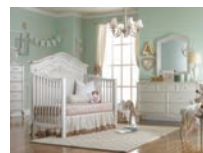

Guardrail Iron Crib
(not pictured)
51.75" x 13.5" x 1.2"

* Upholstered Crib converts to a toddler and day bed only. Iron Crib converts to a toddler bed only.

An Entire Room for Baby, Child, & Young Adult!

Convertible Crib converts to toddler bed, day bed and full-size bed. Traditional Upholstered Crib converts to toddler and day bed only. Iron Crib converts to toddler bed only.

Toddler Bed

Day Bed

Full-Size Bed

Furniture that grows with your baby!

Construction Details

- › Full Panel Convertible Crib converts to toddler bed, daybed and full-size bed.
- › Generous adult-size solid wood drawer boxes with English dovetail joints and corner support blocks provide generous storage space. All drawers have ball-bearing glides.
- › Dust covers are included in all case pieces to keep contents clean and fresh.
- › All of our finishes are durable and safe.
- › Full Collection includes choice of 3 Crib styles, Double Dresser, Dressing Kit, Hutch, Five-Drawer Chest, Nightstand, Armoire, Bookcase, Mirror, Guardrail and Bed Rail Conversion Kit.