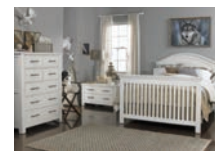

Upholstered Crib Guardrail
52" x 1" x 14.5"

* Upholstered Crib converts to a toddler and day bed only.

An Entire Room for Baby, Child, & Young Adult!

Convertible Crib converts to toddler bed, day bed and full-size bed. Traditional Upholstered Crib converts to toddler and day bed only.

Toddler Bed

Day Bed

Full-Size Bed

Furniture that grows with your baby!

Construction Details

- › Full Panel Convertible Crib converts to toddler bed, daybed and full-size bed.
- › Generous adult-size solid wood drawer boxes with English dovetail joints and corner support blocks provide generous storage space. All drawers have self-closing drawer glides.
- › Dust covers are included in all case pieces to keep contents clean and fresh.
- › All of our finishes are durable and safe.
- › Full Collection includes choice of 2 Crib styles, Double Dresser, Dressing Kit, Hutch, 2-Drawer Chest, 7-Drawer Chest, Nightstand, Chifforobe, Bookcase, Guardrail and Bed Rail Conversion Kit.